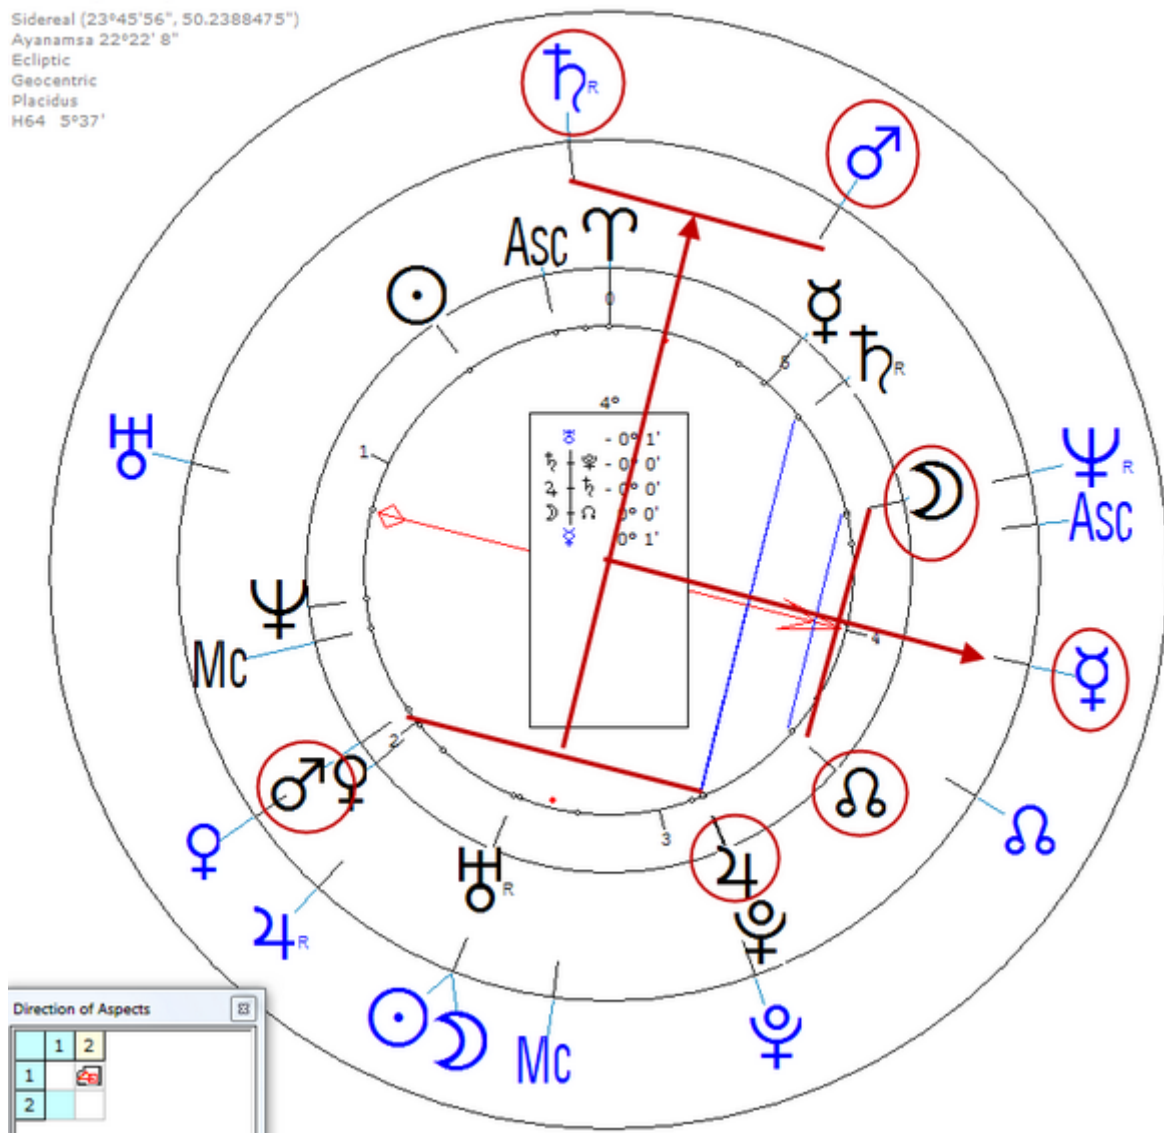

Last new moon before death :

12.06.1961 22:16:10 GMT-7 28°43'43"Tau New Moon

Harmonic 64

$$\begin{aligned} \text{♂}_t / \text{♁}_t &= \text{♀}_t = \text{♃}_n / \text{♅}_n = \text{♂}_n / \text{♄}_n \text{ (Gunshot)} \\ \text{☉}_t / \text{♃}_t &= \text{☉}_n / \text{♃}_n \end{aligned}$$

Hemingway, Ernest
21 July 1899 Fri 8:00 (GMT-6) 41°53'06"N 87°47'04"W
Oak Park, Illinois, USA
Sidereal (23°45'56", 50.2388475")
Ayanamsa 22°22' 8"
Ecliptic
Geocentric
Placidus
H64 5°37'